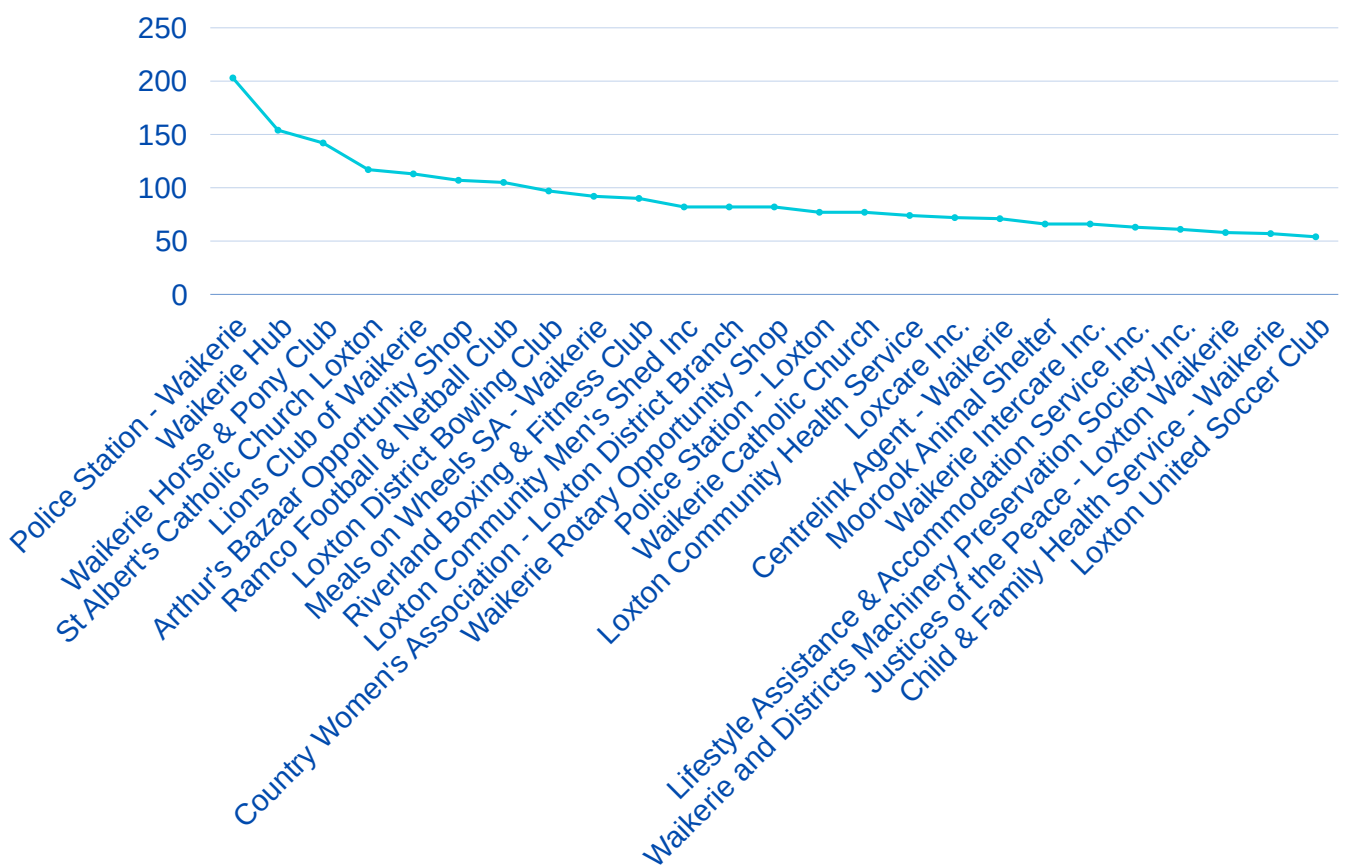

LOXTON WAIKERIE DISTRICT

WHAT ARE OUR COMMUNITY NEEDS?

4695 SESSIONS 1 JULY 2022 - 30 JUNE 2023

TOP 25 LANDING PAGES

SESSIONS BY PRIMARY CATEGORY

WHO ARE OUR USERS?

% AGE

% DEVICE