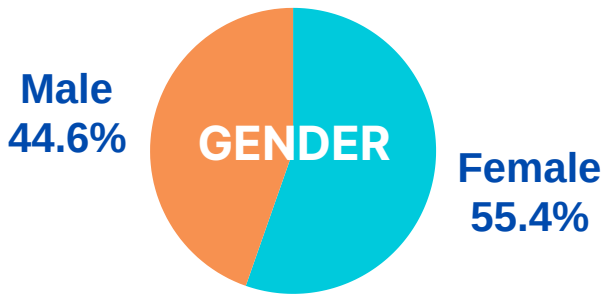

LOXTON WAIKERIE DISTRICT

WHAT ARE OUR COMMUNITY NEEDS?

4695 SESSIONS 1 JULY 2022 - 30 JUNE 2023

TOP 25 LANDING PAGES

SESSIONS BY PRIMARY CATEGORY

WHO ARE OUR USERS?

% AGE

% DEVICE