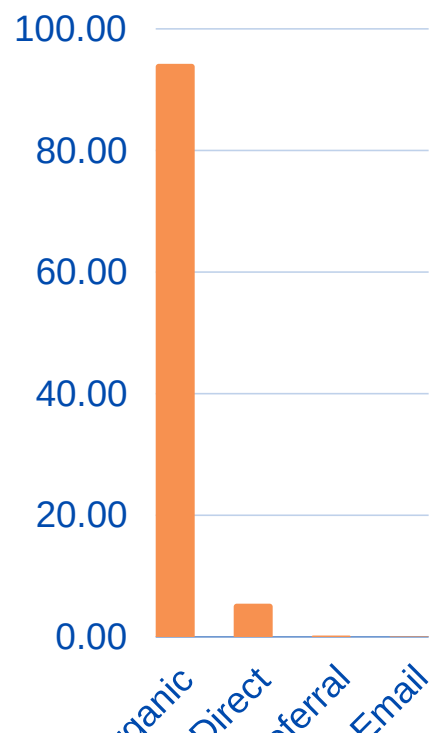

LOXTON WAIKERIE DISTRICT

WHAT ARE OUR COMMUNITY NEEDS?

4695 SESSIONS 1 JULY 2022 - 30 JUNE 2023

TOP 25 LANDING PAGES

SESSIONS BY PRIMARY CATEGORY

WHO ARE OUR USERS?

% AGE

% DEVICE