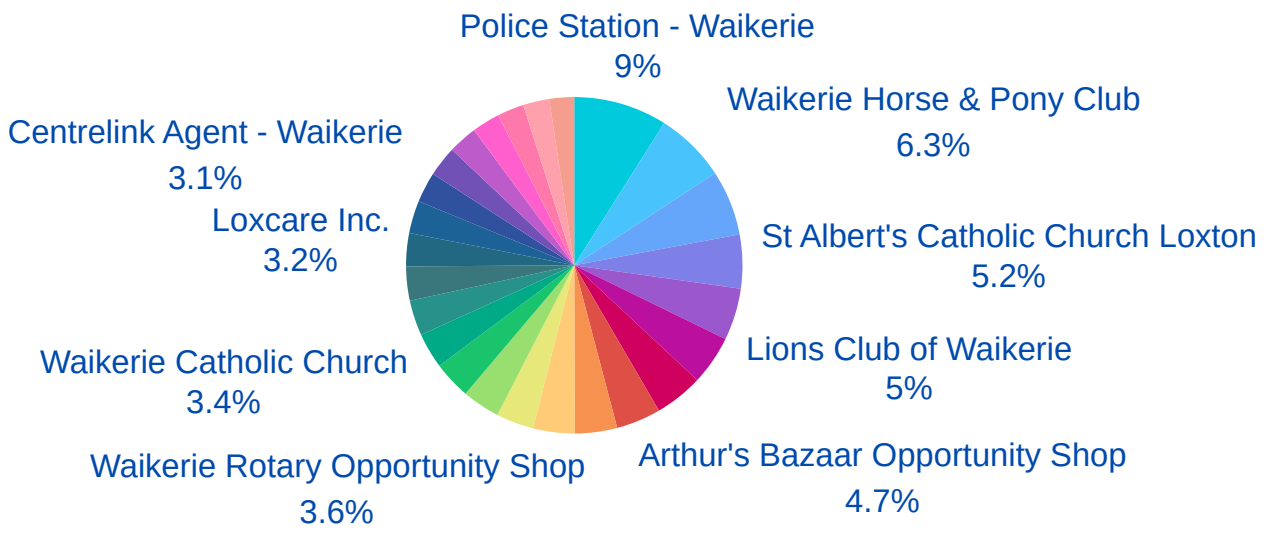

LOXTON WAIKERIE DISTRICT

WHAT ARE OUR COMMUNITY NEEDS?

4695 SESSIONS 1 JULY 2022 - 30 JUNE 2023

TOP 25 LANDING PAGES

SESSIONS BY PRIMARY CATEGORY

WHO ARE OUR USERS?

% AGE

% DEVICE