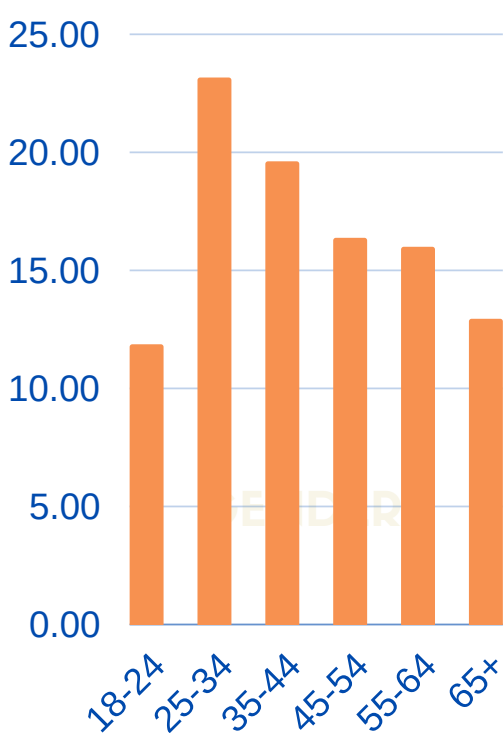

LOXTON WAIKERIE DISTRICT

WHAT ARE OUR COMMUNITY NEEDS?

4695 SESSIONS 1 JULY 2022 - 30 JUNE 2023

TOP 25 LANDING PAGES

SESSIONS BY PRIMARY CATEGORY

WHO ARE OUR USERS?

% AGE

% DEVICE

% MEDIUM