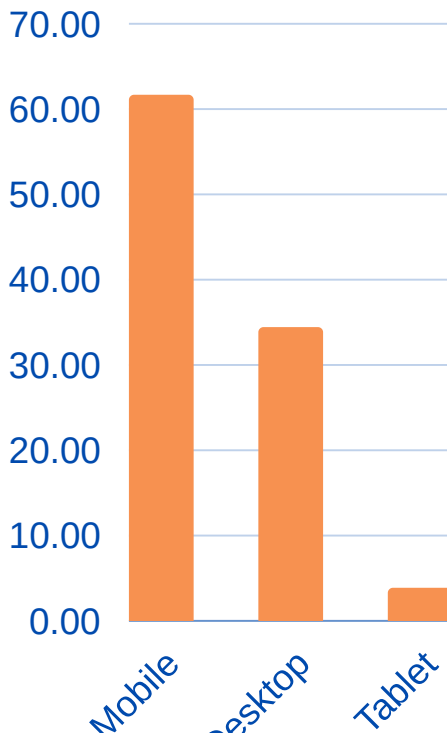

LOXTON WAIKERIE DISTRICT

WHAT ARE OUR COMMUNITY NEEDS?

4695 SESSIONS 1 JULY 2022 - 30 JUNE 2023

TOP 25 LANDING PAGES

SESSIONS BY PRIMARY CATEGORY

WHO ARE OUR USERS?

% AGE

% DEVICE